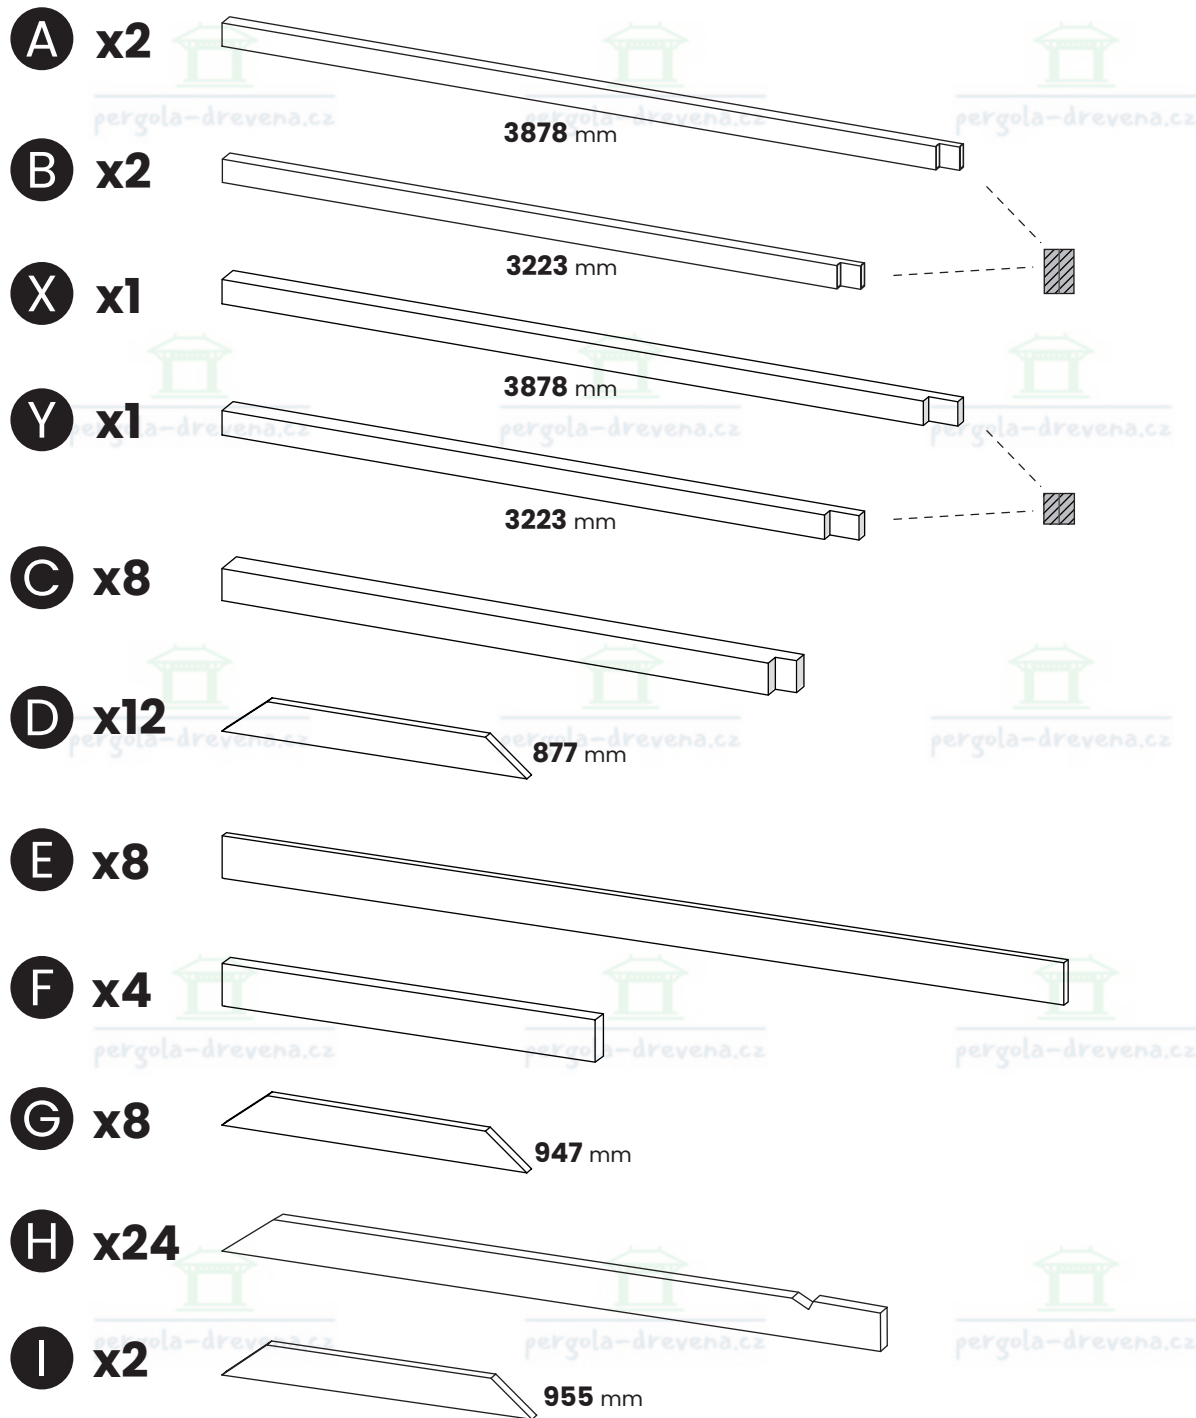

pergola-drevena.cz

600x350cm

x48
6x220

x39
6x160

x16
6x100

x53
6x80

x10
6x60

x1140
2x50

x24
6x160

D x12
877 mm

9

10

6x160

x4
6x160

1 x2
955 mm

14

15

4x70

16

	x1140 2x50		x76		x38		x38	
			2619mm		654mm		1308mm	

1

2

3

4

1

2

3

4